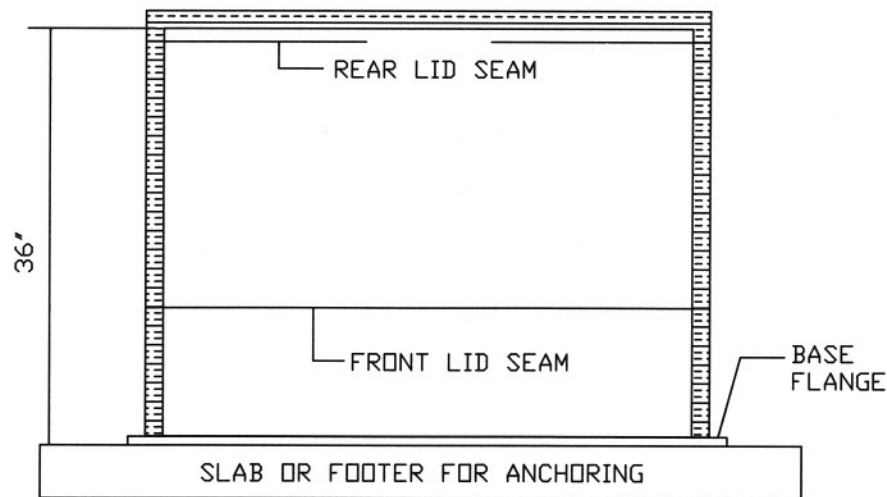

LOK BOX...THE ENGINEERED ENCLOSURE

NOTE:

1. INSIDE DIMENSIONS: 48"L x 38"W x 36"H.
2. RECOMMENDED SLAB SIZE: 56"L x 46"W x 4" MINIMUM THICKNESS.
3. ANCHORING IS INTERNAL. ANCHOR KIT IS INCLUDED.
4. STANDARD COLOR: BEIGE (OPTIONS AVAILABLE).